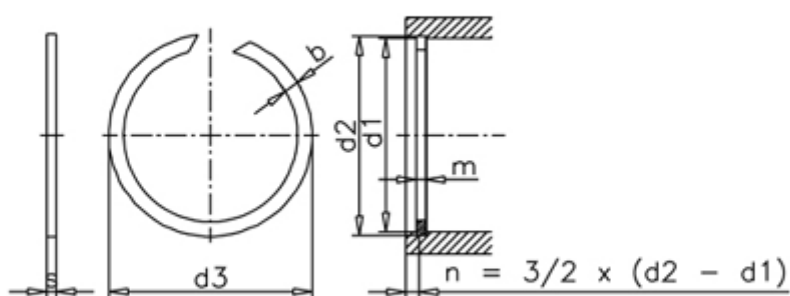

Article number: 0127128

Description: Circlip SB 160

Measures

b = 4.00

d1 = 160

d2 = 162.6

d3 = 164.2

Description = SB 160